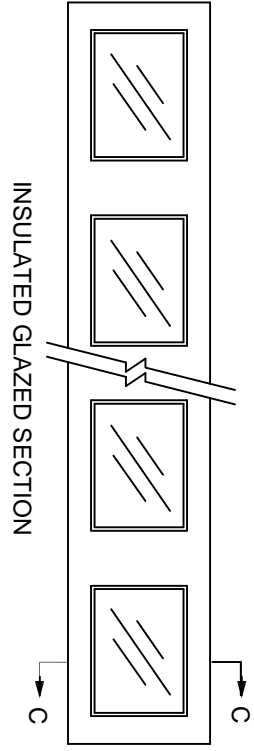

Door model : G3000
 Thickness: 45mm (1-3/4")
 RSI : 2.82 (R16)
 Exterior finishing : 20 ga. Steel
 Interior finishing : 23 ga. Steel
 Finish : Smooth
 Exterior colour :
 Interior colour :

# DOOR	QTY	WIDTH	HEIGHT	NB OF SECTION	NB OF GLAZED SECTION	MODEL	QTY PANES	SIZES		OPERATION	OPTIONS
								WIDTH	HEIGHT		

GARAGA INC.

OVERHEAD GARAGE DOOR
G-3000, TOP-TECH (STEEL)

PAGE : 1 OF 2

PROJECT: _____