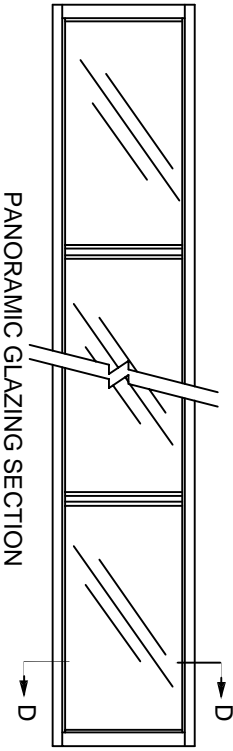

Door model : G3000
 Thickness: 45mm (1-3/4")
 RSI : 2.82 (R16)
 Exterior finishing : 20 ga. Steel
 Interior finishing : 23 ga. Steel
 Finish : Smooth
 Exterior colour :
 Interior colour :

# DOOR	QTY	WIDTH	HEIGHT	NB OF SECTION	NB OF GLAZED SECTION	MODEL	QTY PANES	SIZES		OPERATION	OPTIONS
								WIDTH	HEIGHT		

GARAGA INC.

OVERHEAD GARAGE DOOR
G-3000, TOP-TECH (STEEL)

PAGE : 1 OF 2

PROJECT: _____