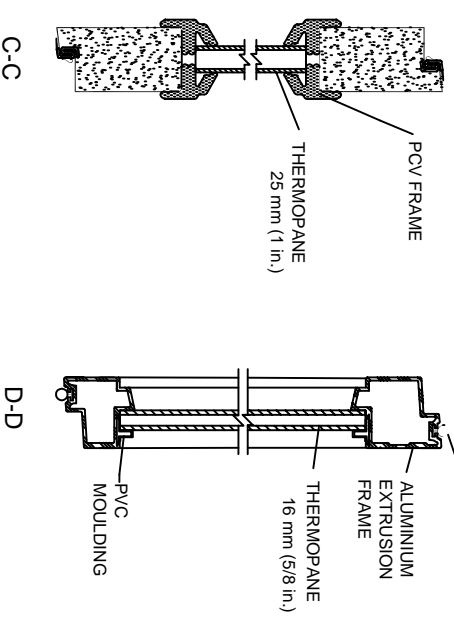

Door model : G3000
 Thickness: 45mm (1-3/4")
 RSI : 2.82 (R16)
 Exterior finishing : 20 ga. Steel
 Interior finishing : 23 ga. Steel
 Finish : Smooth
 Exterior colour :
 Interior colour :

# DOOR	QTY	WIDTH	HEIGHT	NB OF SECTION	NB OF GLAZED SECTION	MODEL	QTY PANES	SIZES		OPERATION	OPTIONS
								WIDTH	HEIGHT		

GARAGA INC.

OVERHEAD GARAGE DOOR
G-3000, TOP-TECH (STEEL)

PAGE : 1 OF 2

PROJECT: _____